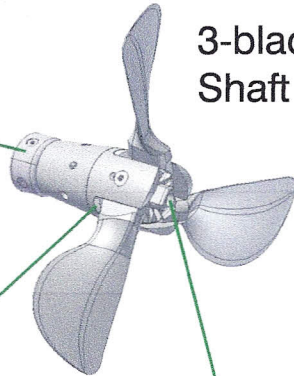

2-blade
Saildrive

2

Ø15"-16,5" #1552000000
 Ø18"-20" #1553000000
 Ø22"-26" #1554000000
 Ø28"-30" #1555000000

3-blade
Shaft

3

Ø15"-16,5" #1407710000
 Ø18"-20" #1407510000
 Ø22"-26" #1407610000
 Ø28"-30" #1409710000

+

4

Ø15"-16,5" #1407210000
 Ø18"-20" #1407310000
 Ø22"-26" #1407410000
 Ø28"-30" #1407451100

=

5

Ø15"-16,5" #1472100000
 Ø18"-20" #1473510000
 Ø22"-26" #1474610000
 Ø28"-30" #1412610000

3-blade
Saildrive

6